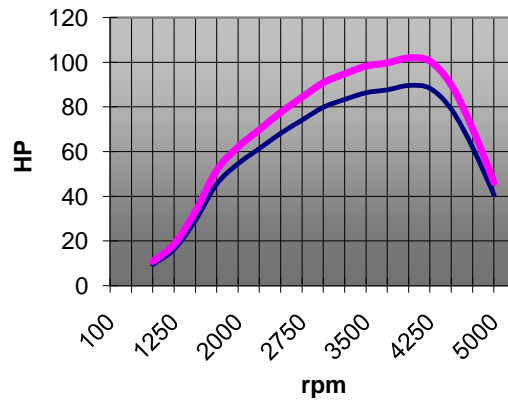

Auto: Fiat

Type: Linea

Motorisation: 1,3 JTD 66kW 90 HP (6GA) 2007 -

Article: CRBOSCH

Torque

— Torque — Torque PSI

Power

— Power — Power PSI

Original torque: 200 Nm      Original power: 66 kW / 90 HP

Torque by PSI: 20 Nm      Power by PSI: 9 kW / 12 HP

**Final torque: 220 Nm      Final power: 75 kW / 102 HP**