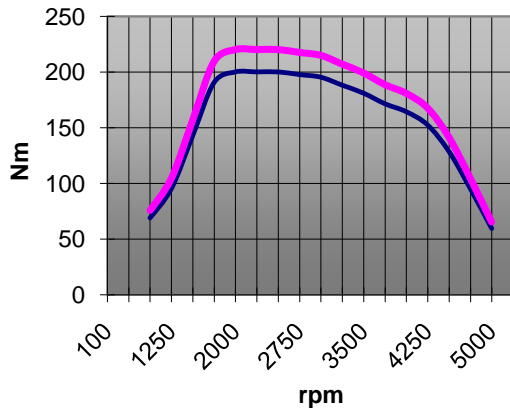

Auto: Fiat

Type: Linea

Motorisation: 1,3 JTD 66kW 90 HP (6GA) 2007 -

Article: CRBOSCH

Torque

— Torque — Torque PSI

Power

— Power — Power PSI

Original torque: 200 Nm      Original power: 66 kW / 90 HP

Torque by PSI: 20 Nm      Power by PSI: 9 kW / 12 HP

**Final torque: 220 Nm      Final power: 75 kW / 102 HP**