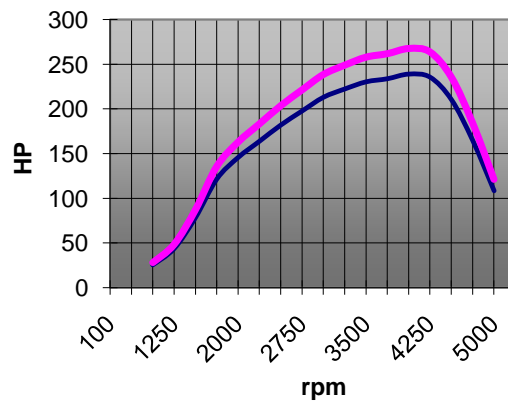

Auto: Audi

Type: A4

Motorisation: 3,0 tdi 176kW 240 HP (DPF;6GQ) 2007 -

Article: CRP30VAG

Torque

— Torque — Torque PSI

Power

— Power — Power PSI

Original torque: 500 Nm      Original power: 176 kW / 239 HP

Torque by PSI: 65 Nm      Power by PSI: 21 kW / 29 HP

**Final torque: 565 Nm      Final power: 197 kW / 268 HP**