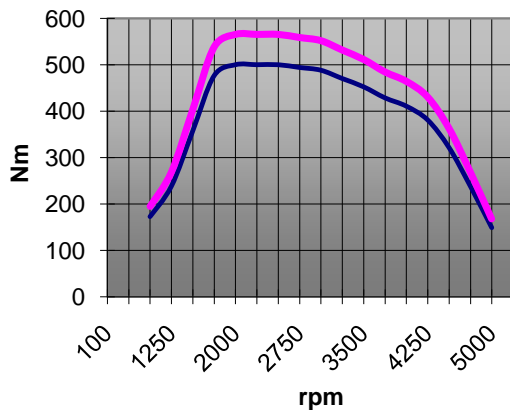

Auto: Audi

Type: A4

Motorisation: 3,0 tdi 176kW 240 HP (DPF;6GQ) 2007 -

Article: CRP30VAG

Torque

— Torque — Torque PSI

Power

— Power — Power PSI

Original torque: 500 Nm      Original power: 176 kW / 239 HP

Torque by PSI: 65 Nm      Power by PSI: 21 kW / 29 HP

**Final torque: 565 Nm      Final power: 197 kW / 268 HP**